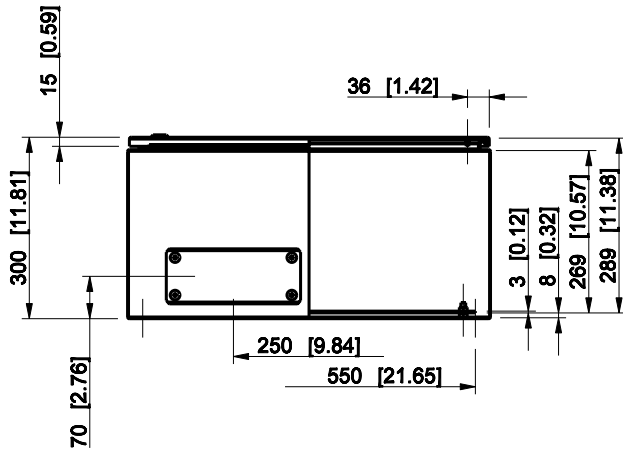

ID	Description	Date	By	Appr.
A				

Flange opening, type 2 (C/FL21)

Dimensions in mm [inches]

Material: Mild steel, polyester painted	Color: RAL 7035
---	-----------------

Supplier:	Tool No:	Weight [kg]: 32.67	Volume:
-----------	----------	--------------------	---------

**ENSTO**  
ENSTO CONTROL OY

**EFEF608030A**

Scale	Date	17.12.08
1:12	By	PL/VLe
-	Checked	
-	Ctrl	

Replaces:	
Replaced:	
Drw No:	A
Ref:	Cubo E
Code:	EFEF608030A
Sheet No:	

model EFEF608030A PART

drawing EFEF\_2.drawing