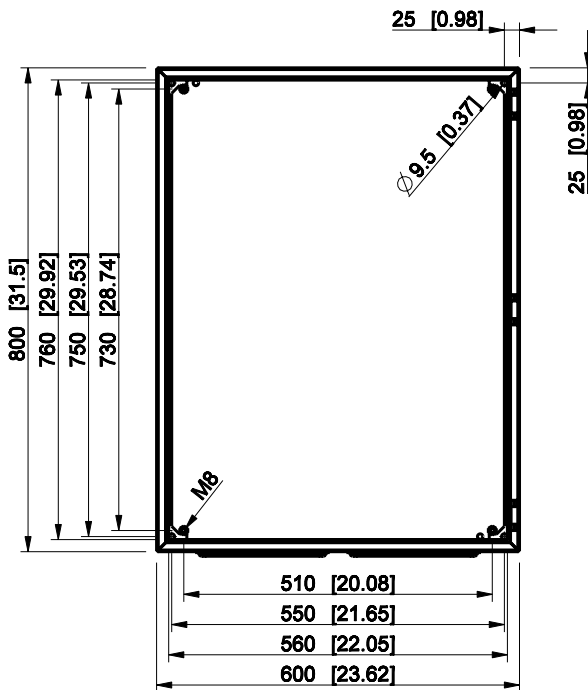

ID	Description	Date	By	Appr.
A				

Flange opening, type 2 (C/FL21)

Dimensions in mm [inches]

Material: Mild steel, polyester painted	Color: RAL 7035
---	-----------------

Supplier:	Tool No:	Weight [kg]: 32.67	Volume:
-----------	----------	--------------------	---------

**ENSTO**  
ENSTO CONTROL OY

**EFEF608030A**

Scale	Date	17.12.08
1:12	By	PL/VLe
-	Checked	
-	Ctrl	

Replaces:	
Replaced:	
Drw No:	A
Ref:	Cubo E
Code:	EFEF608030A
Sheet No:	

model EFEF608030A PART

drawing EFEF\_2.drawing