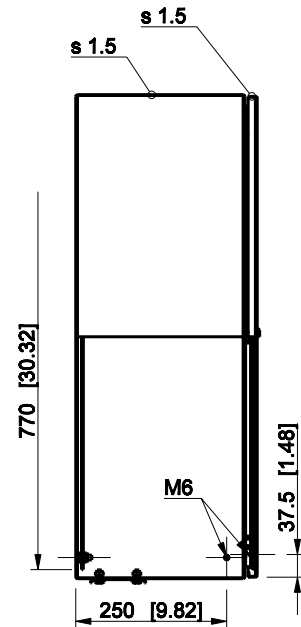

ID	Description	Date	By	Appr.
A				

Flange opening, type 2 (C/FL21)

Dimensions in mm [inches]

Material: Mild steel, polyester painted	Color: RAL 7035
---	-----------------

Supplier:	Tool No:	Weight [kg]: 32.67	Volume:
-----------	----------	--------------------	---------

**ENSTO**  
ENSTO CONTROL OY

**EFEF608030A**

Scale	Date	17.12.08
1:12	By	PL/VLe
-	Checked	
-	Ctrl	

Replaces:	
Replaced:	
Drw No:	A
Ref:	Cubo E
Code:	EFEF608030A
Sheet No:	

model EFEF608030A PART

drawing EFEF\_2.drawing