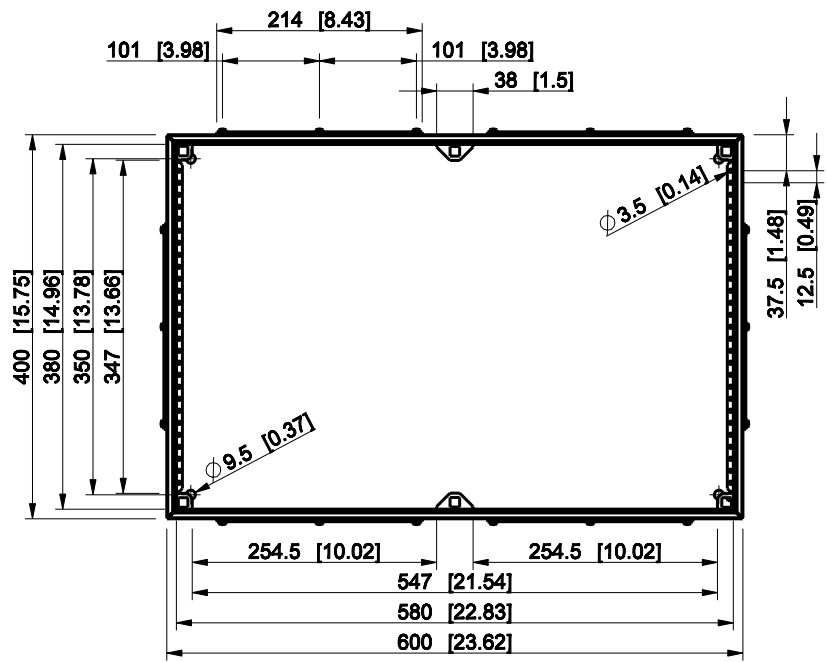

ID	Description	Date	By	Appr.
A				

Dimensions in mm [inches]

Material: Mild steel, polyester painted Color: RAL 7035

Supplier: Tool No: Weight [kg]: 9.85 Volume: -

FFUF604012A

Scale	Date	28.11.08
1:8	By	VLe
-	Checked	
-	Ctrl	

Replaces:	
Replaced:	
Drw No:	A
Ref:	Cubo F
Code:	FFUF604012A
Sheet No:	

model FFUF604012A PART
 drawing FFUF_2.dwg