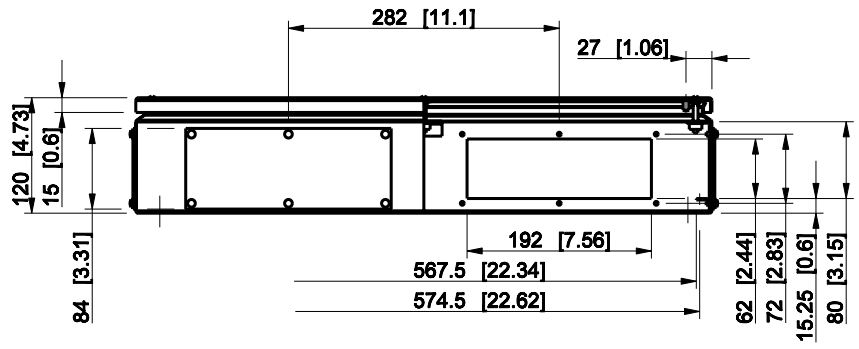

ID	Description	Date	By	Appr.
A				

Dimensions in mm [inches]

Material: Mild steel, polyester painted Color: RAL 7035

Supplier: Tool No: Weight [kg]: 9.85 Volume: -

FFUF604012A

Scale	Date	28.11.08
1:8	By	VLe
-	Checked	
-	Ctrl	

Replaces:	
Replaced:	
Drw No:	A
Ref:	Cubo F
Code:	FFUF604012A
Sheet No:	

model FFUF604012A PART
 drawing FFUF_2.dwg