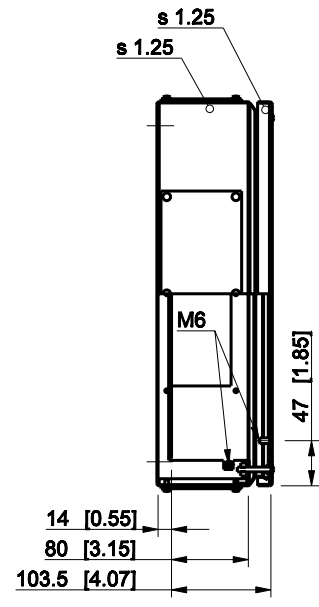

ID	Description	Date	By	Appr.
A				

Dimensions in mm [inches]

Material: Mild steel, polyester painted Color: RAL 7035

Supplier: Tool No: Weight [kg]: 9.85 Volume: -

FFUF604012A

Scale	Date	28.11.08
1:8	By	VLe
-	Checked	
-	Ctrl	

Replaces:	
Replaced:	
Drw No:	A
Ref:	Cubo F
Code:	FFUF604012A
Sheet No:	

model FFUF604012A PART
 drawing FFUF_2.dwg