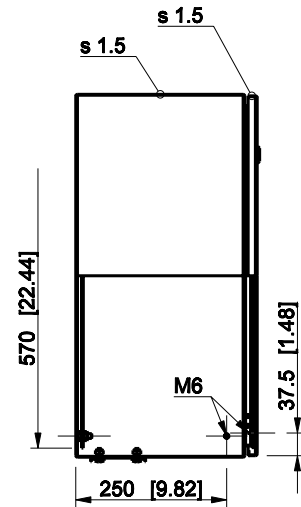

ID	Description	Date	By	Appr.
A				

Flange opening, type 2 (C/FL21)

Dimensions in mm [inches]

Material: Mild steel, polyester painted

Color: RAL 7035

Supplier:

Tool No:

Weight [kg]: 32.93

Volume:

**ENSTO**  
ENSTO CONTROL OY

**EFEF806030A**

Replaces:

Replaced:

Drw No: A

Ref: Cubo E

Code: EFEF806030A

Sheet No:

Scale Date 17.12.08

1:12 By PL/VLe

Checked

Ctrl

model EFEF806030A\_PART

drawing EFEF\_3\_DRAWING