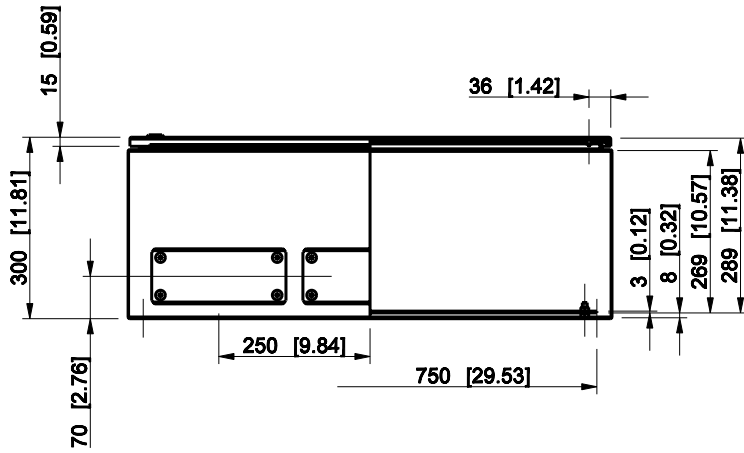

ID	Description	Date	By	Appr.
A				

Flange opening, type 2 (C/FL21)

Dimensions in mm [inches]

Material: Mild steel, polyester painted

Color: RAL 7035

Supplier:

Tool No:

Weight [kg]: 32.93

Volume:

**ENSTO**  
ENSTO CONTROL OY

**EFEF806030A**

Replaces:

Replaced:

Drw No: A

Ref: Cubo E

Code: EFEF806030A

Sheet No:

Scale Date 17.12.08

1:12 By PL/VLe

Checked

Ctrl

model EFEF806030A\_PART

drawing EFEF\_3\_DRAWING