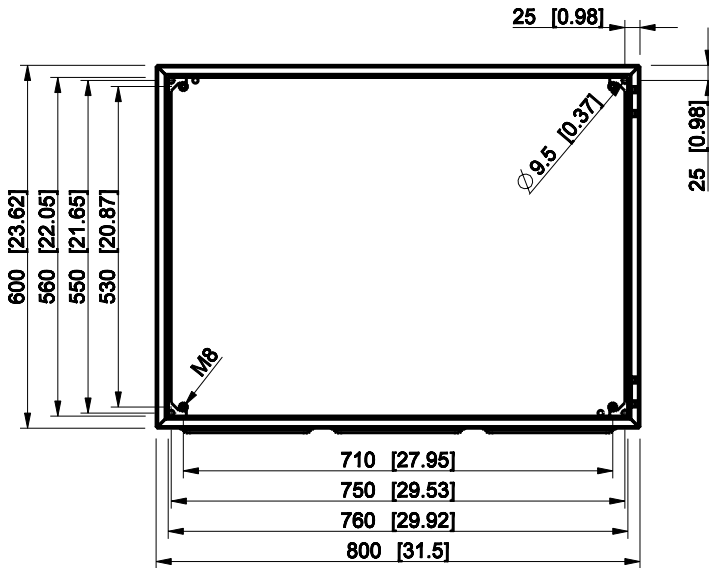

ID	Description	Date	By	Appr.
A				

Flange opening, type 2 (C/FL21)

Dimensions in mm [inches]

Material: Mild steel, polyester painted

Color: RAL 7035

Supplier:

Tool No:

Weight [kg]: 32.93

Volume:

**ENSTO**  
ENSTO CONTROL OY

**EFEF806030A**

Replaces:

Replaced:

Drw No: A

Ref: Cubo E

Code: EFEF806030A

Sheet No:

Scale Date 17.12.08

1:12 By PL/VLe

Checked

Ctrl

model EFEF806030A\_PART

drawing EFEF\_3\_DRAWING