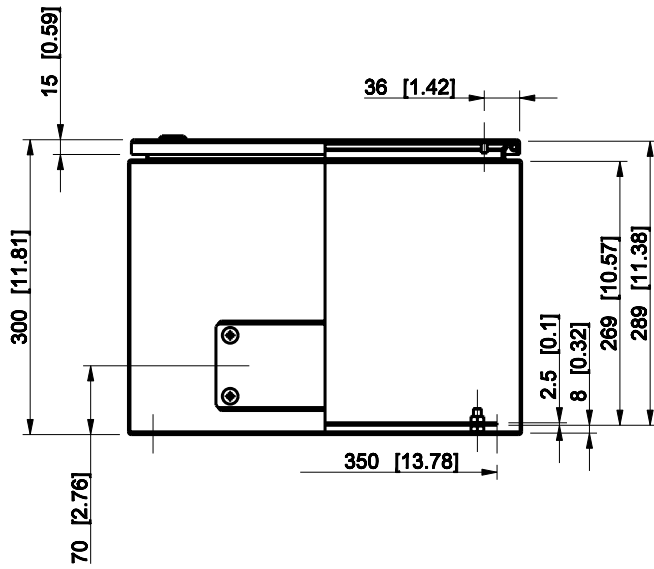

ID	Description	Date	By	Appr.
A				

Flange opening, type 2 (C/FL21)

Dimensions in mm [inches]

Material: Mild steel, polyester painted	Color: RAL 7035
---	-----------------

Supplier:	Tool No:	Weight [kg]: 17.58	Volume:
-----------	----------	--------------------	---------

EFEF406030A

Scale	Date	17.12.08
2:15	By	PL/VLe
-	Checked	
-	Ctrl	

Replaces:	
Replaced:	
Drw No:	A
Ref:	Cubo E
Code:	EFEF406030A
Sheet No:	

model EFEF406030A_PART
 drawing EFEF_1.dwg