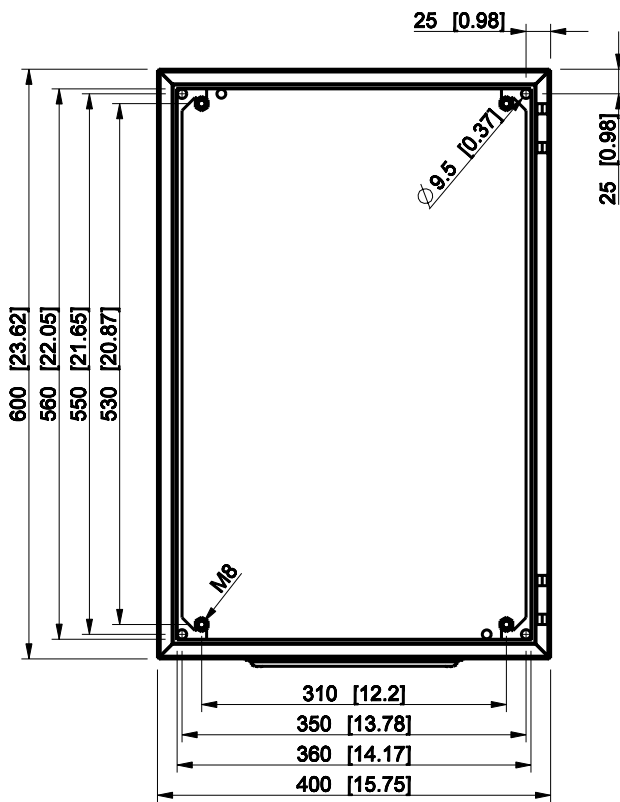

ID	Description	Date	By	Appr.
A				

Flange opening, type 2 (C/FL21)

Dimensions in mm [inches]

Material: Mild steel, polyester painted	Color: RAL 7035
---	-----------------

Supplier:	Tool No:	Weight [kg]: 17.58	Volume:
-----------	----------	--------------------	---------

EFEF406030A

Scale	Date	17.12.08
2:15	By	PL/VLe
-	Checked	
-	Ctrl	

Replaces:	
Replaced:	
Drw No:	A
Ref:	Cubo E
Code:	EFEF406030A
Sheet No:	

model EFEF406030A_PART
 drawing EFEF_1.dwg