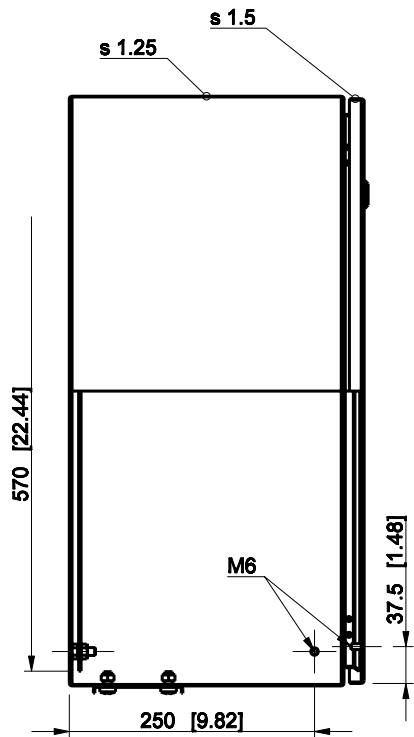

ID	Description	Date	By	Appr.
A				

Flange opening, type 2 (C/FL21)

Dimensions in mm [inches]

Material: Mild steel, polyester painted	Color: RAL 7035
---	-----------------

Supplier:	Tool No:	Weight [kg]: 17.58	Volume:
-----------	----------	--------------------	---------

EFEF406030A

Scale	Date	17.12.08
2:15	By	PL/VLe
-	Checked	
-	Ctrl	

Replaces:	
Replaced:	
Drw No:	A
Ref:	Cubo E
Code:	EFEF406030A
Sheet No:	

model EFEF406030A_PART
 drawing EFEF_1.dwg