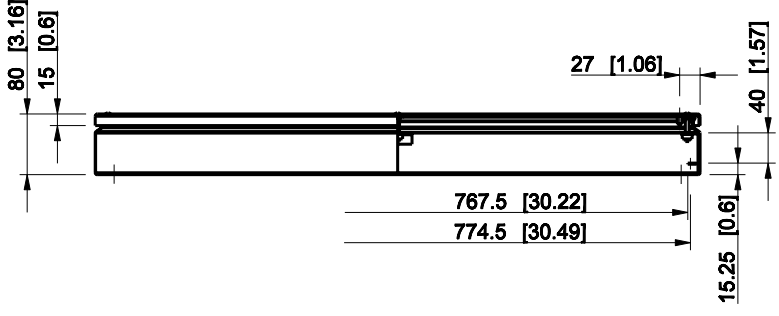

ID	Description	Date	By	Appr.
A				

Dimensions in mm [inches]

Material: Mild steel, polyester painted Color: RAL 7035

Supplier: Tool No: Weight [kg]: 9.51 Volume: -

FFUP804008A

Scale	Date	28.11.08
1:10	By	VLe
-	Checked	
-	Ctrl	

Replaces:	
Replaced:	
Drw No:	A
Ref:	Cubo F
Code:	FFUP804008A
Sheet No:	

model FFUP804008A_PART
drawing FFUP_1_DRAWING