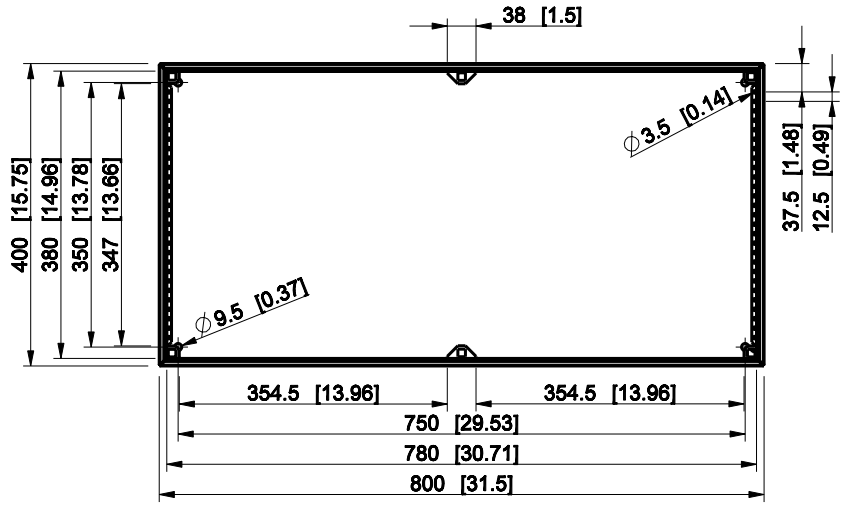

ID	Description	Date	By	Appr.
A				

Dimensions in mm [inches]

Material: Mild steel, polyester painted Color: RAL 7035

Supplier: Tool No: Weight [kg]: 9.51 Volume: -

FFUP804008A

Scale	Date	28.11.08
1:10	By	VLe
-	Checked	
-	Ctrl	

Replaces:	
Replaced:	
Drw No:	A
Ref:	Cubo F
Code:	FFUP804008A
Sheet No:	

model FFUP804008A_PART
drawing FFUP_1_DRAWING