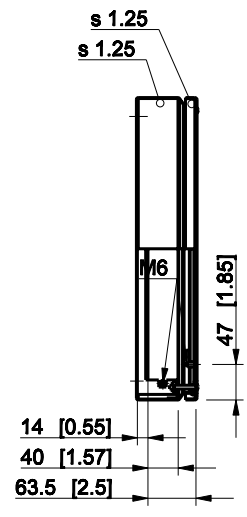

ID	Description	Date	By	Appr.
A				

Dimensions in mm [inches]

Material: Mild steel, polyester painted Color: RAL 7035

Supplier: Tool No: Weight [kg]: 9.51 Volume: -

FFUP804008A

Scale	Date	28.11.08
1:10	By	VLe
-	Checked	
-	Ctrl	

Replaces:	
Replaced:	
Drw No:	A
Ref:	Cubo F
Code:	FFUP804008A
Sheet No:	

model FFUP804008A_PART
drawing FFUP_1_DRAWING